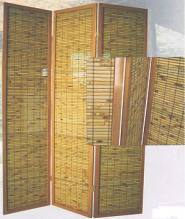

# Wooden Screens

51101

WOODS WAREHOUSE  
100-104

51101-4  
4 panels x 80" H  
Bamboo Mat/Screen

51102-4

51102-4  
4 panels x 80" H

## Bamboo Frame Screen

FB 72-3 Oak : Bamboo Frame Screen : Size : 71" x 18"

TAT-TOP  
SHOJI

SD 80-4 Black

SD 80-4 Golden Oak

SD 80-4 Natural Finished

SD 80-4 18"x80" x 4-panel Natural Finished, Black, & Golden Oak